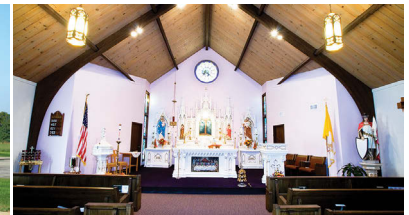

Saint Wenceslaus Catholic Church
Milligan, NE