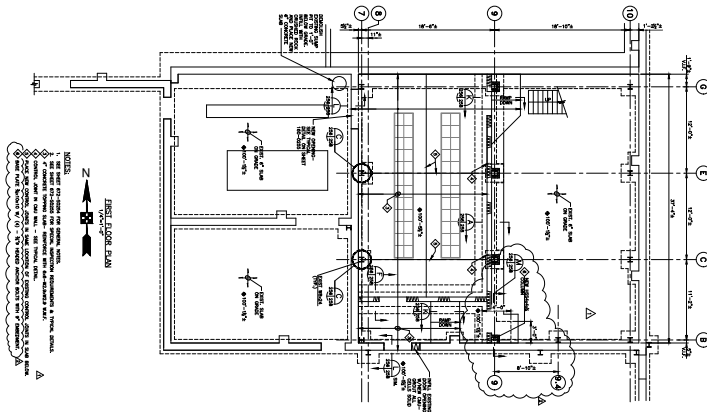

Nestle Electrical Room

Spark of Genius

Ayars & Ayars, Inc. was selected yet again to work with Nestle Purina PetCare to help remodel their existing electrical room at their Crete, Nebraska facility. This tenant finish will include remodeling the inside of the facility and installing new floors and walls. Modifications will be made to existing fixtures like sprinkler systems and ductwork as well.