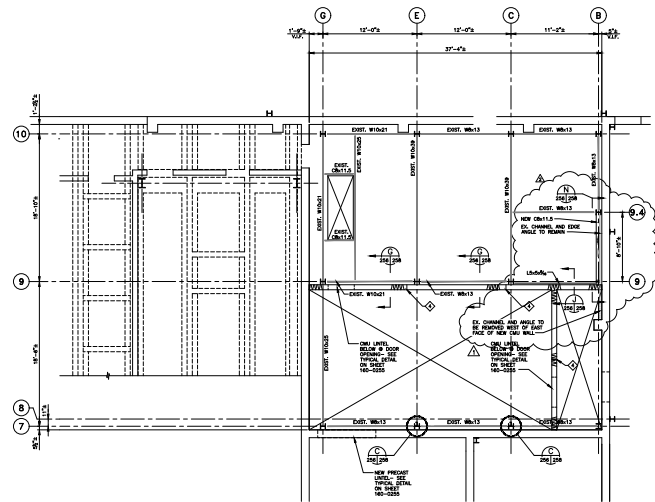

Project Details

Location:
Crete, Nebraska

Size:
2,500 sq. ft.

Type of Construction:
Interior Renovation

Project Completion:
2017

Never-ending pursuit in nutrition and innovation to advance pets lives with a portfolio of best-in-class products for all pets.