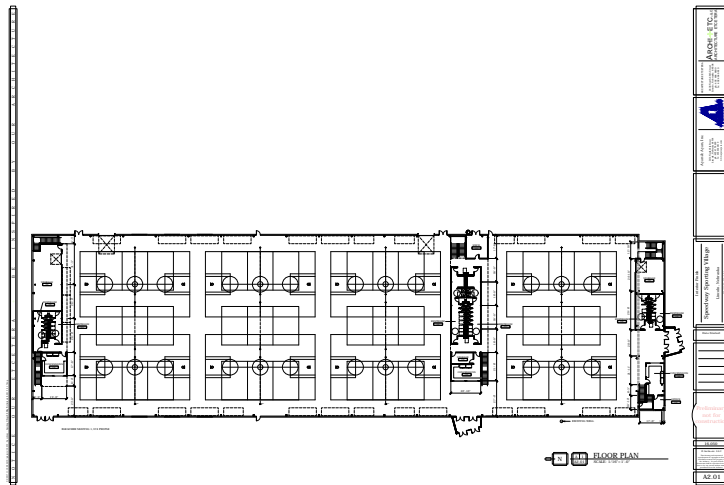

Recreational

Speedway Sporting Village Basketball and Volleyball Courts