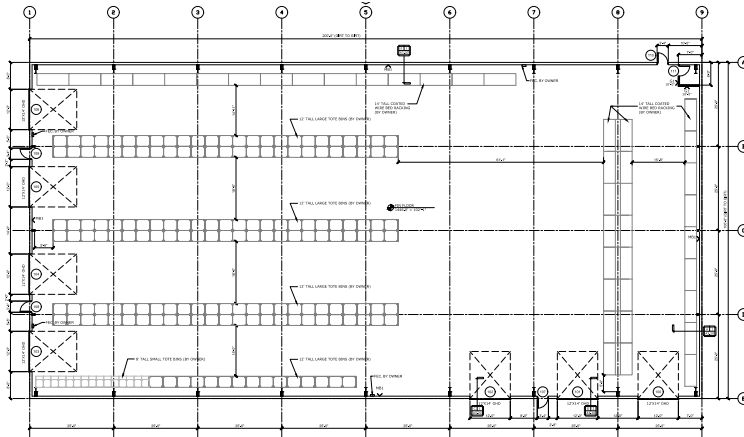

Project Details

Location:
Seward, Nebraska

Size:
4,794 sq. ft.

Type of Construction:
Pre-Engineered Metal Building

Project Completion:
s2018

Hughes Brothers stands for quality
in American Manufacturing.